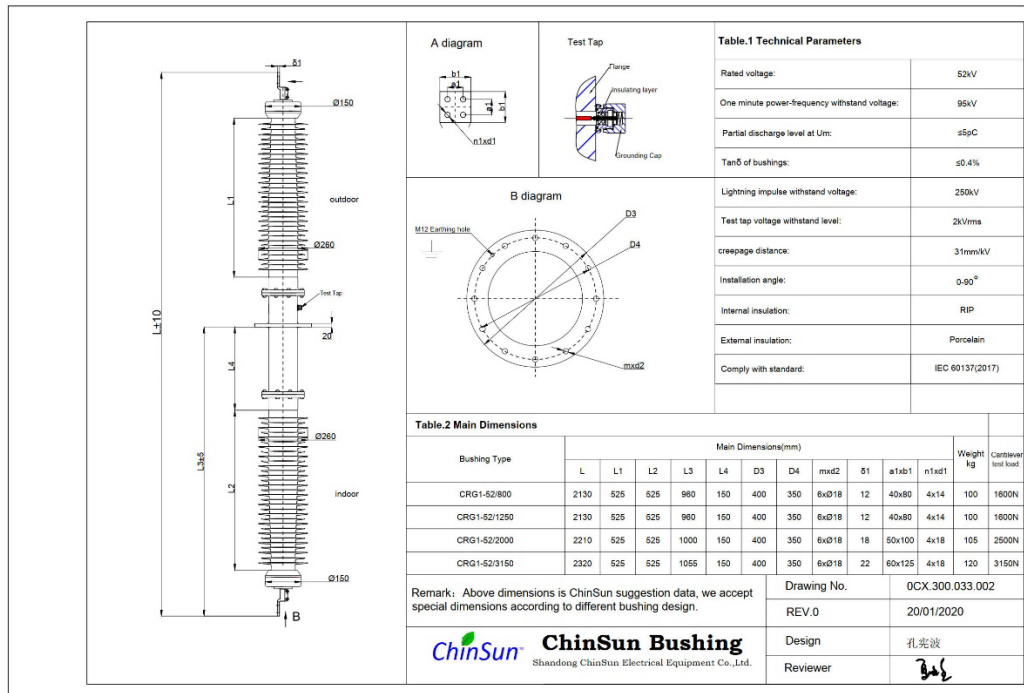

52kV porcelain wall bushing

Drawing-wall bushing-52kV porcelain-ChinSun

52kV polymer (silicone rubber) wall bushing

Drawing-wall bushing-52kV silicone rubber-ChinSun