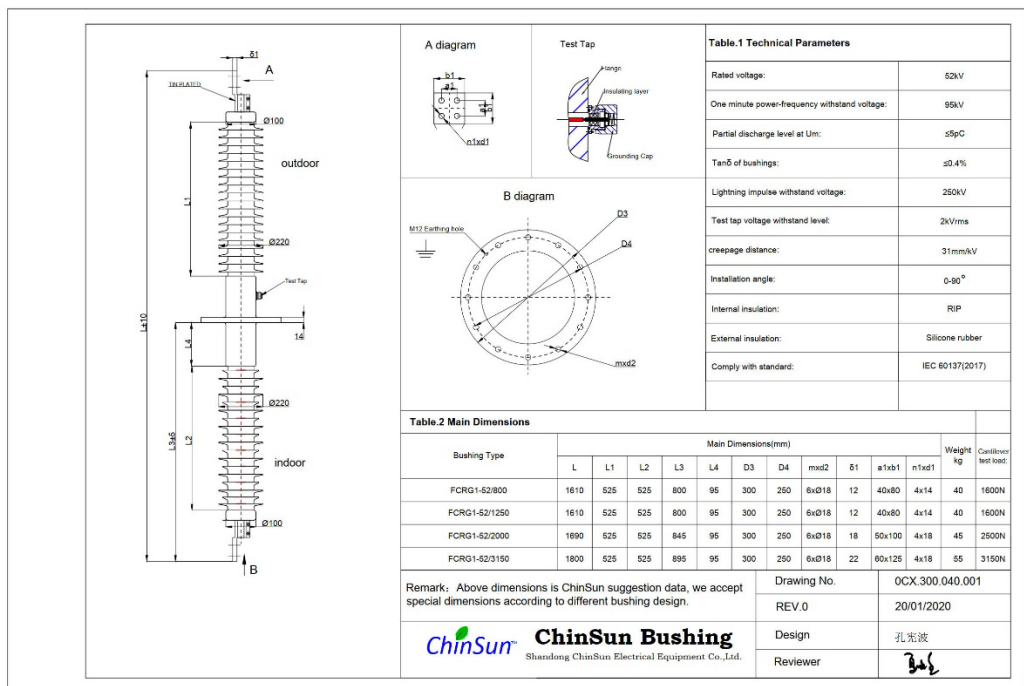

52kV porcelain wall bushing

Drawing-wall bushing-52kV porcelain-ChinSun

52kV polymer (silicone rubber) wall bushing

Drawing-wall bushing-52kV silicone rubber-ChinSun