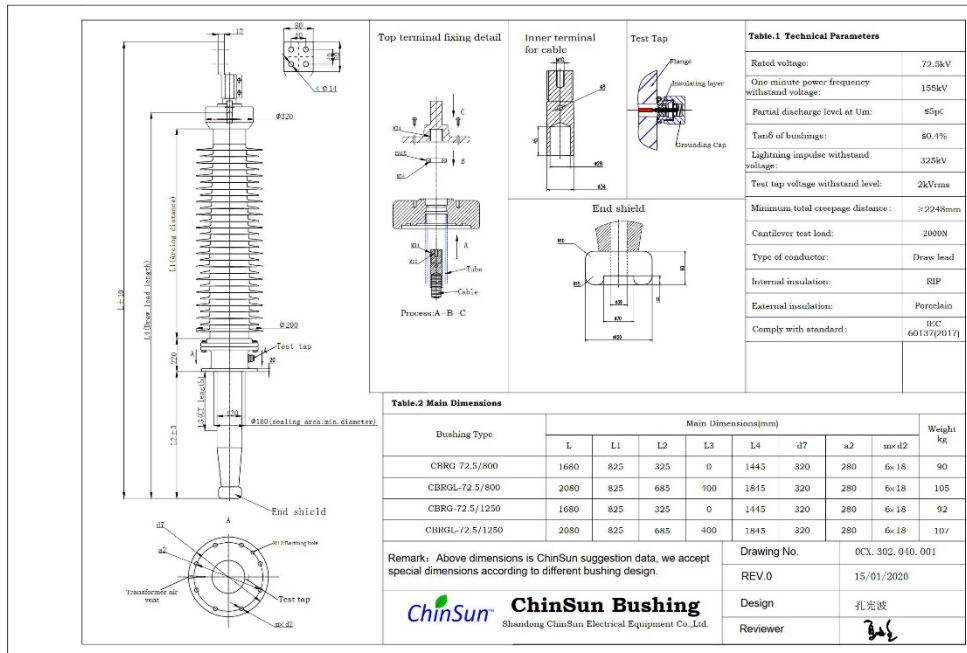

72.5kV porcelain bottom connection type transformer bushing

Drawing-transformer bushing-72.5kV_Porcelain-BC-ChinSun

72.5kV porcelain draw lead type transformer bushing

Drawing-transformer bushing-72.5kV_Porcelain-DL-ChinSun

72.5kV polymer (silicone rubber) bottom connection type transformer bushing

Drawing-transformer bushing-72.5kV_Silicone rubber-BC-ChinSun

72.5kV polymer (silicone rubber) draw lead type transformer bushing

Drawing-transformer bushing-72.5kV_silicone rubber-DL-ChinSun