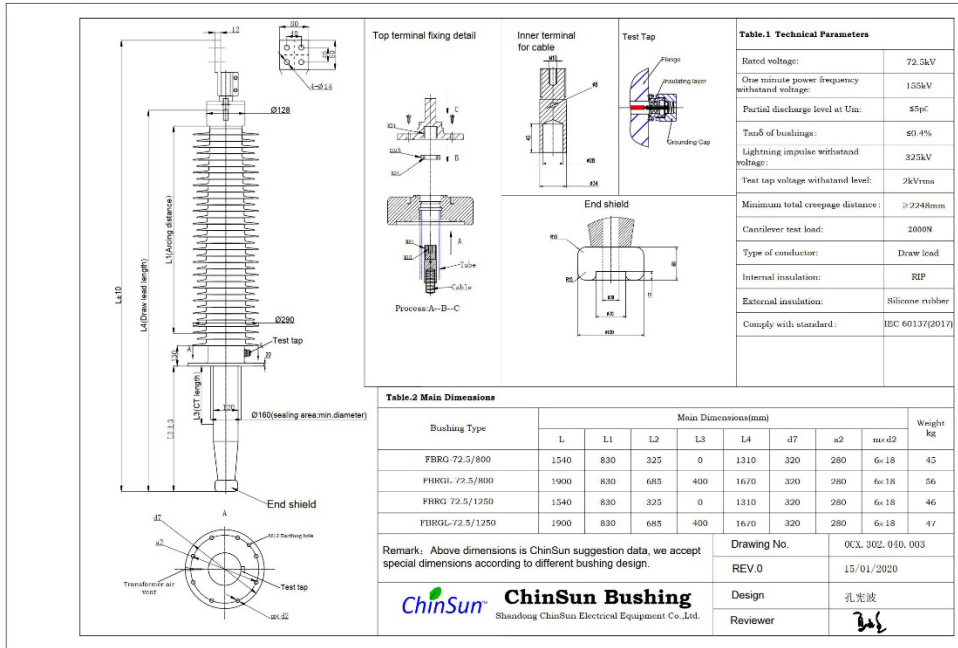

72.5kV porcelain bottom connection type transformer bushing

Drawing-transformer bushing-72.5kV_Porcelain-BC-ChinSun

72.5kV porcelain draw lead type transformer bushing

Drawing-transformer bushing-72.5kV_Porcelain-DL-ChinSun

72.5kV polymer (silicone rubber) bottom connection type transformer bushing

Drawing-transformer bushing-72.5kV_Silicone rubber-BC-ChinSun

72.5kV polymer (silicone rubber) draw lead type transformer bushing

Drawing-transformer bushing-72.5kV_silicone rubber-DL-ChinSun