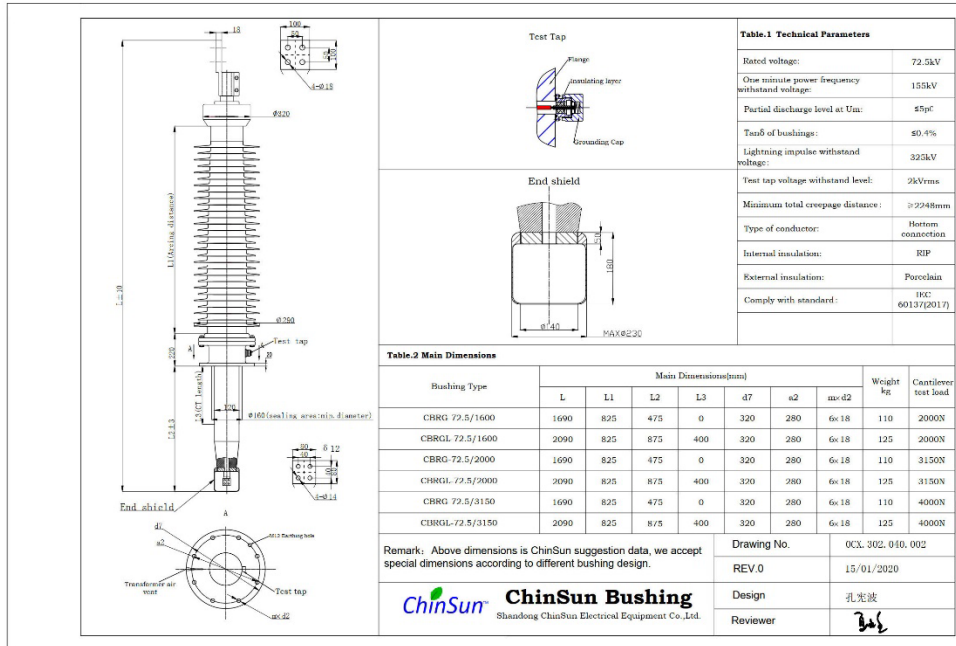

72.5kV porcelain bottom connection type transformer bushing

Drawing-transformer bushing-72.5kV_Porcelain-BC-ChinSun

72.5kV porcelain draw lead type transformer bushing

Drawing-transformer bushing-72.5kV_Porcelain-DL-ChinSun

72.5kV polymer (silicone rubber) bottom connection type transformer bushing

Drawing-transformer bushing-72.5kV_Silicone rubber-BC-ChinSun

72.5kV polymer (silicone rubber) draw lead type transformer bushing

Drawing-transformer bushing-72.5kV_silicone rubber-DL-ChinSun