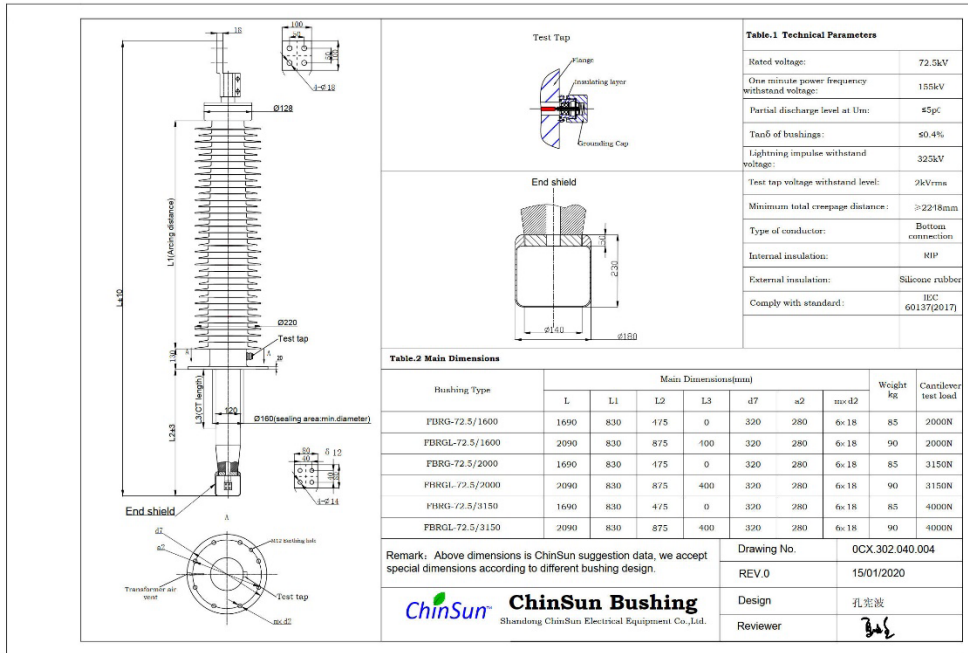

72.5kV porcelain bottom connection type transformer bushing

Drawing-transformer bushing-72.5kV_Porcelain-BC-ChinSun

72.5kV porcelain draw lead type transformer bushing

Drawing-transformer bushing-72.5kV_Porcelain-DL-ChinSun

72.5kV polymer (silicone rubber) bottom connection type transformer bushing

Drawing-transformer bushing-72.5kV_Silicone rubber-BC-ChinSun

72.5kV polymer (silicone rubber) draw lead type transformer bushing

Drawing-transformer bushing-72.5kV_silicone rubber-DL-ChinSun