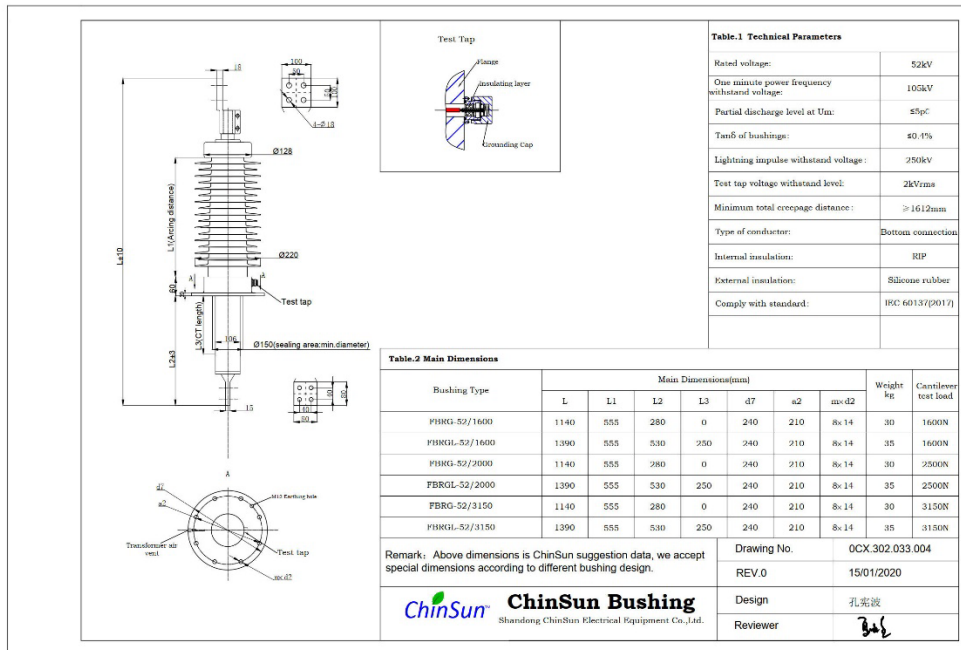

52kV porcelain bottom connection type transformer bushing

Drawing-transformer bushing-52kV_Porcelain-BC-ChinSun

52kV porcelain draw lead type transformer bushing

Drawing-transformer bushing-52kV_Porcelain-DL-ChinSun

52kV polymer (silicone rubber) bottom connection type transformer bushing

Drawing-transformer bushing-52kV_silicone rubber-BC-ChinSun

52kV polymer (silicone rubber) draw lead type transformer bushing

Drawing-transformer bushing-52kV_silicone rubber-DL-ChinSun