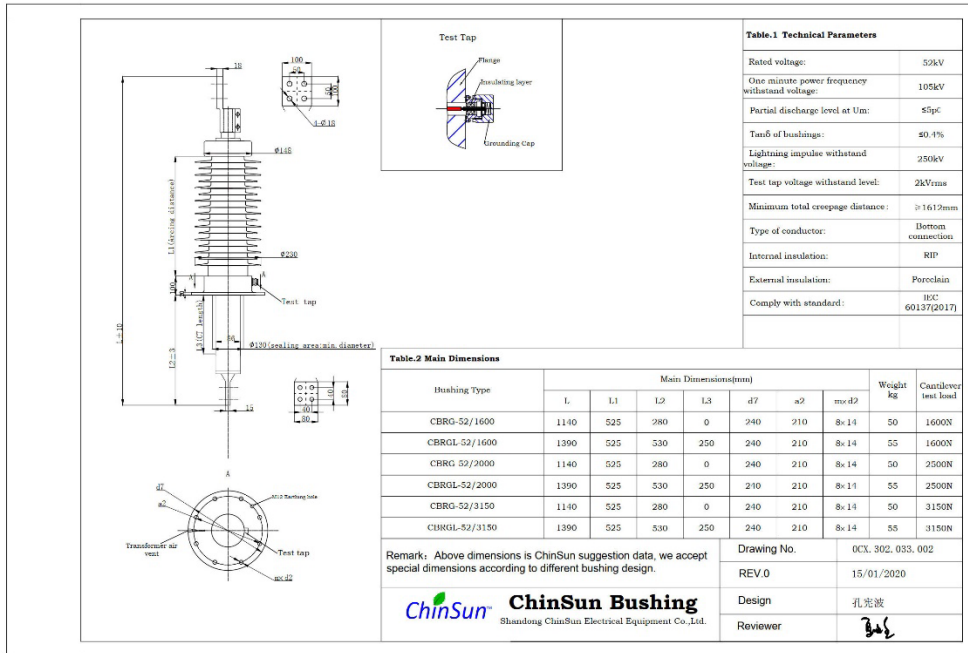

52kV porcelain bottom connection type transformer bushing

Drawing-transformer bushing-52kV_Porcelain-BC-ChinSun

52kV porcelain draw lead type transformer bushing

Drawing-transformer bushing-52kV_Porcelain-DL-ChinSun

52kV polymer (silicone rubber) bottom connection type transformer bushing

Drawing-transformer bushing-52kV_silicone rubber-BC-ChinSun

52kV polymer (silicone rubber) draw lead type transformer bushing

Drawing-transformer bushing-52kV_silicone rubber-DL-ChinSun