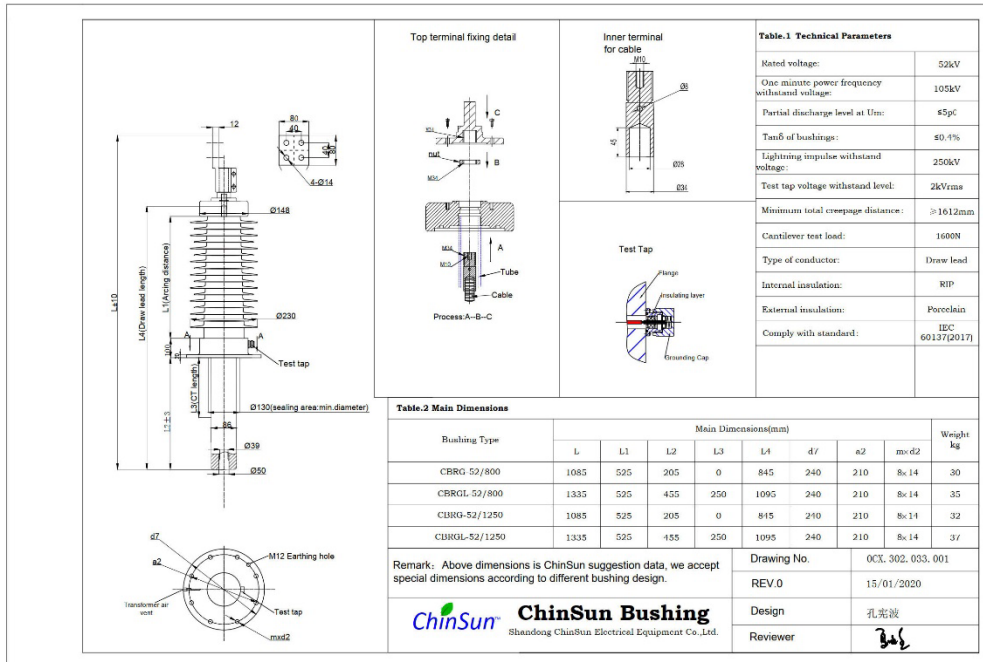

52kV porcelain bottom connection type transformer bushing

Drawing-transformer bushing-52kV_Porcelain-BC-ChinSun

52kV porcelain draw lead type transformer bushing

Drawing-transformer bushing-52kV_Porcelain-DL-ChinSun

52kV polymer (silicone rubber) bottom connection type transformer bushing

Drawing-transformer bushing-52kV_silicone rubber-BC-ChinSun

52kV polymer (silicone rubber) draw lead type transformer bushing

Drawing-transformer bushing-52kV_silicone rubber-DL-ChinSun