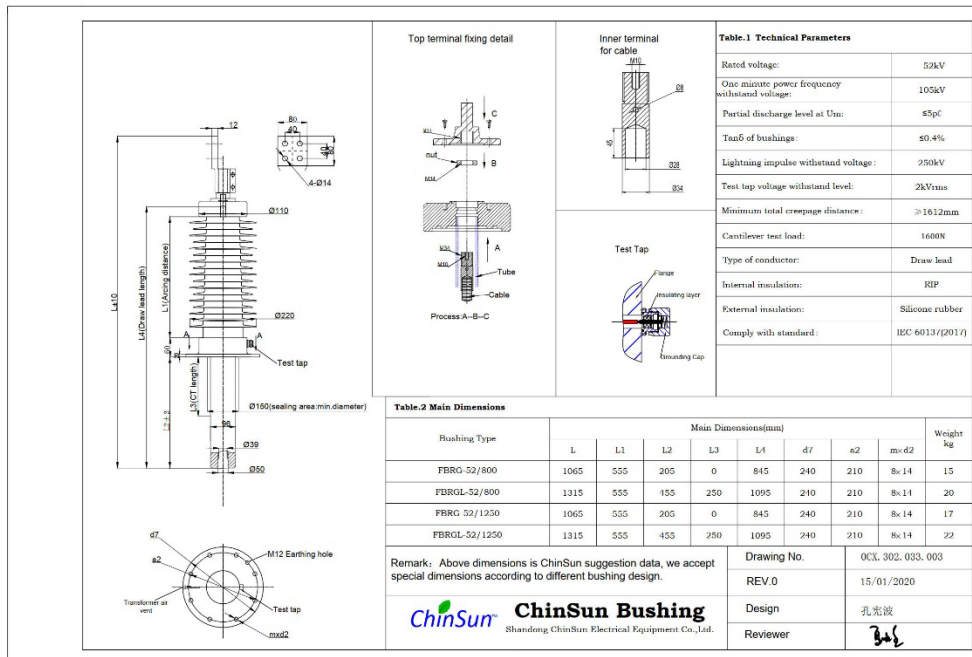

52kV porcelain bottom connection type transformer bushing

Drawing-transformer bushing-52kV_Porcelain-BC-ChinSun

52kV porcelain draw lead type transformer bushing

Drawing-transformer bushing-52kV_Porcelain-DL-ChinSun

52kV polymer (silicone rubber) bottom connection type transformer bushing

Drawing-transformer bushing-52kV_silicone rubber-BC-ChinSun

52kV polymer (silicone rubber) draw lead type transformer bushing

Drawing-transformer bushing-52kV_silicone rubber-DL-ChinSun