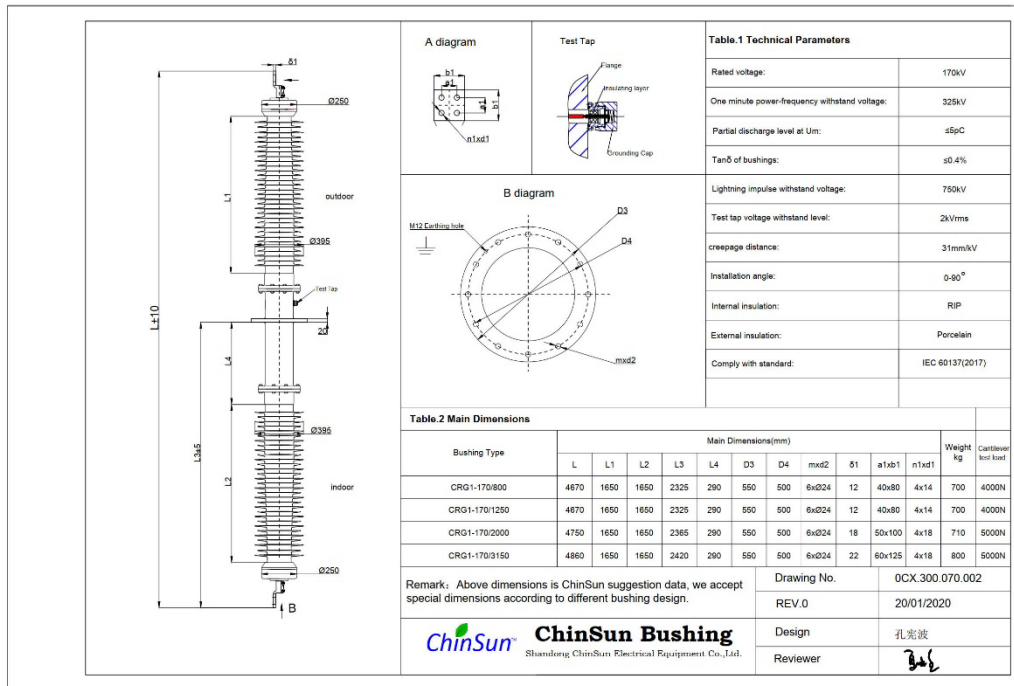

170kV porcelain wall bushing

Drawing-wall bushing-170kV porcelain-ChinSun

170kV polymer (silicone rubber) wall bushing

Drawing-wall bushing-170kV silicone rubber-ChinSun