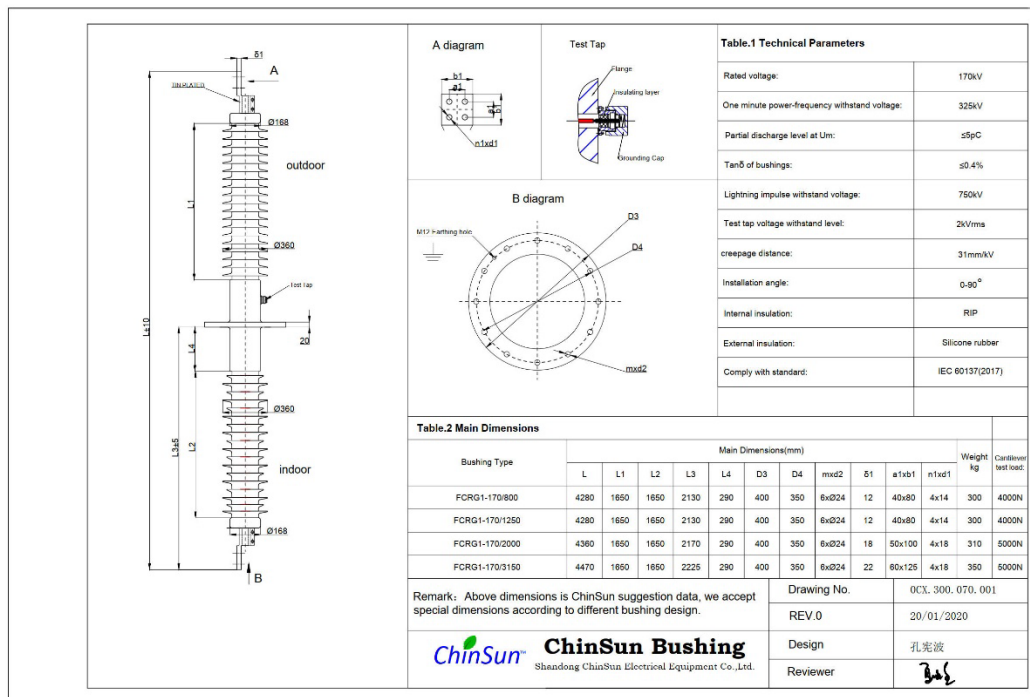

170kV porcelain wall bushing

Drawing-wall bushing-170kV porcelain-ChinSun

170kV polymer (silicone rubber) wall bushing

Drawing-wall bushing-170kV silicone rubber-ChinSun