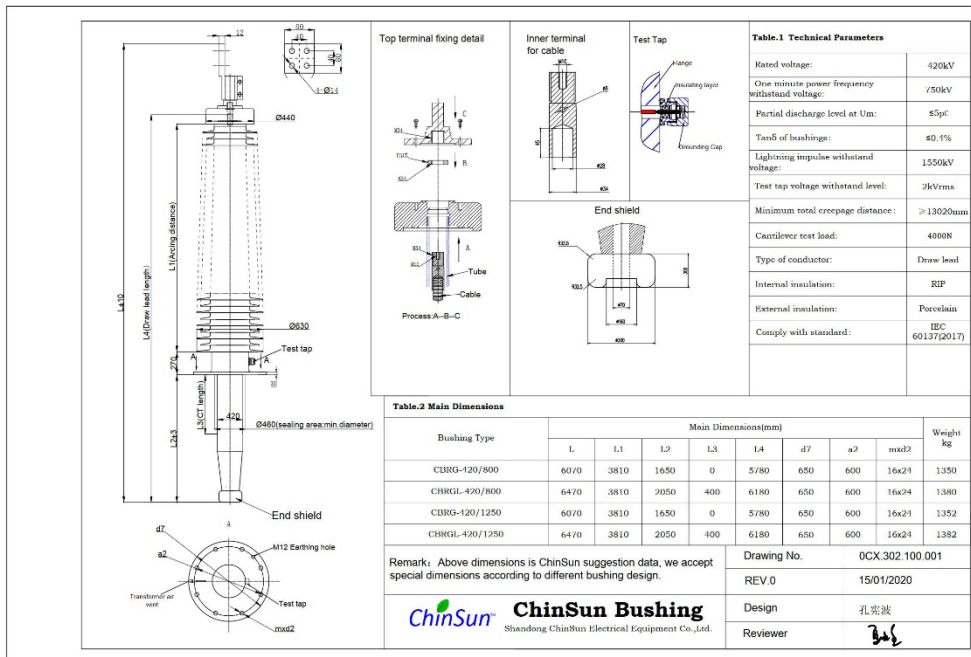

## 420kV porcelain bottom connection type transformer bushing

Drawing-transformer bushing-420kV porcelain-BC-ChinSun

## 420kV porcelain draw lead type transformer bushing

Drawing-transformer bushing-420kV\_porcain-DL-ChinSun

## 420kV polymer (silicone rubber) bottom connection type transformer bushing

Drawing-transformer bushing-420kV siliconerubber-BC-ChinSun

## 420kV polymer (silicone rubber) draw lead type transformer bushing

Drawing-transformer bushing-420kV\_silicone rubber-DL-ChinSun