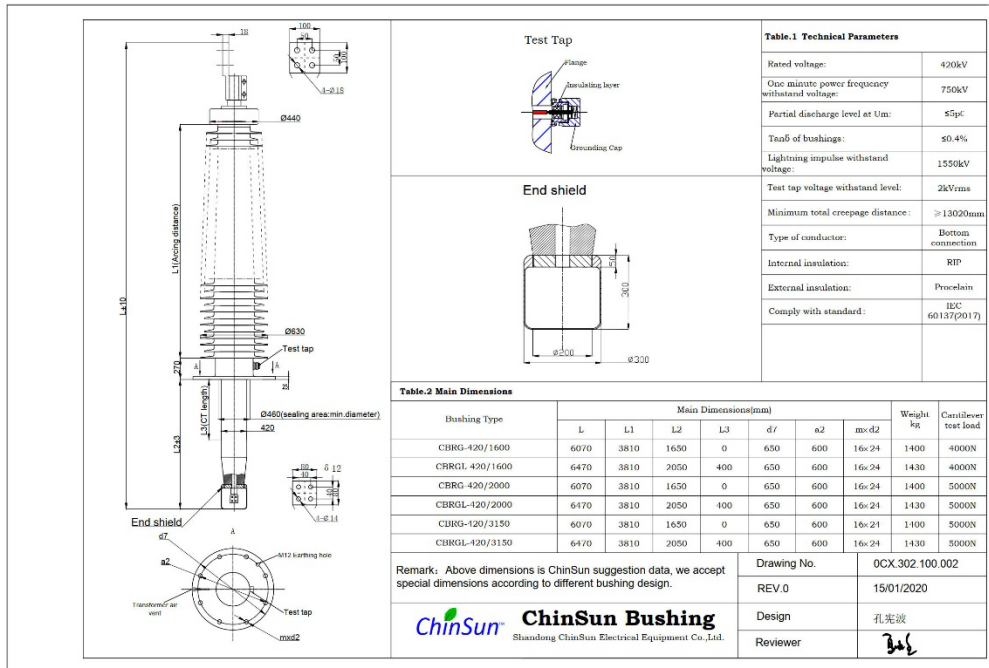

## 420kV porcelain bottom connection type transformer bushing

Drawing-transformer bushing-420kV porcelain-BC-ChinSun

## 420kV porcelain draw lead type transformer bushing

Drawing-transformer bushing-420kV\_porcain-DL-ChinSun

## 420kV polymer (silicone rubber) bottom connection type transformer bushing

Drawing-transformer bushing-420kV siliconerubber-BC-ChinSun

## 420kV polymer (silicone rubber) draw lead type transformer bushing

Drawing-transformer bushing-420kV\_silicone rubber-DL-ChinSun