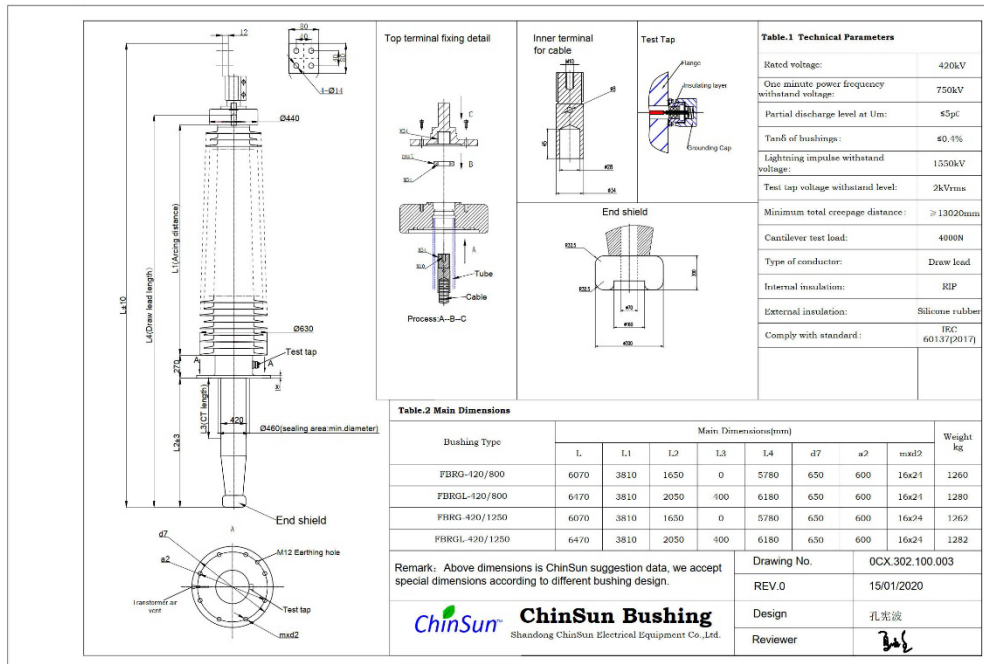

## 420kV porcelain bottom connection type transformer bushing

Drawing-transformer bushing-420kV porcelain-BC-ChinSun

## 420kV porcelain draw lead type transformer bushing

Drawing-transformer bushing-420kV\_porcain-DL-ChinSun

## 420kV polymer (silicone rubber) bottom connection type transformer bushing

Drawing-transformer bushing-420kV siliconerubber-BC-ChinSun

## 420kV polymer (silicone rubber) draw lead type transformer bushing

Drawing-transformer bushing-420kV\_silicone rubber-DL-ChinSun