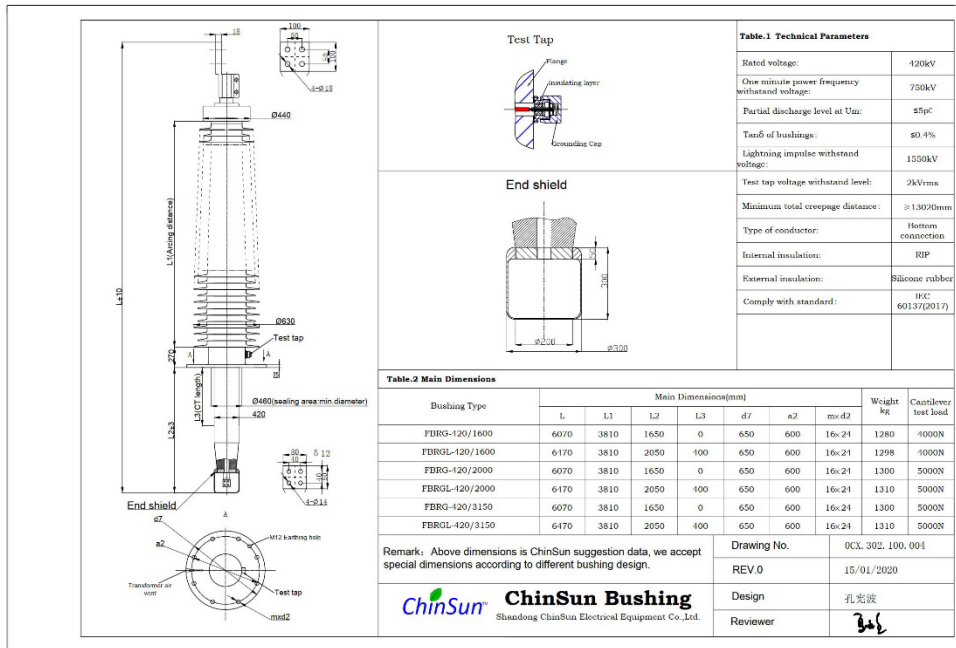

## 420kV porcelain bottom connection type transformer bushing

Drawing-transformer bushing-420kV porcelain-BC-ChinSun

## 420kV porcelain draw lead type transformer bushing

Drawing-transformer bushing-420kV\_porcain-DL-ChinSun

## 420kV polymer (silicone rubber) bottom connection type transformer bushing

Drawing-transformer bushing-420kV siliconerubber-BC-ChinSun

## 420kV polymer (silicone rubber) draw lead type transformer bushing

Drawing-transformer bushing-420kV\_silicone rubber-DL-ChinSun