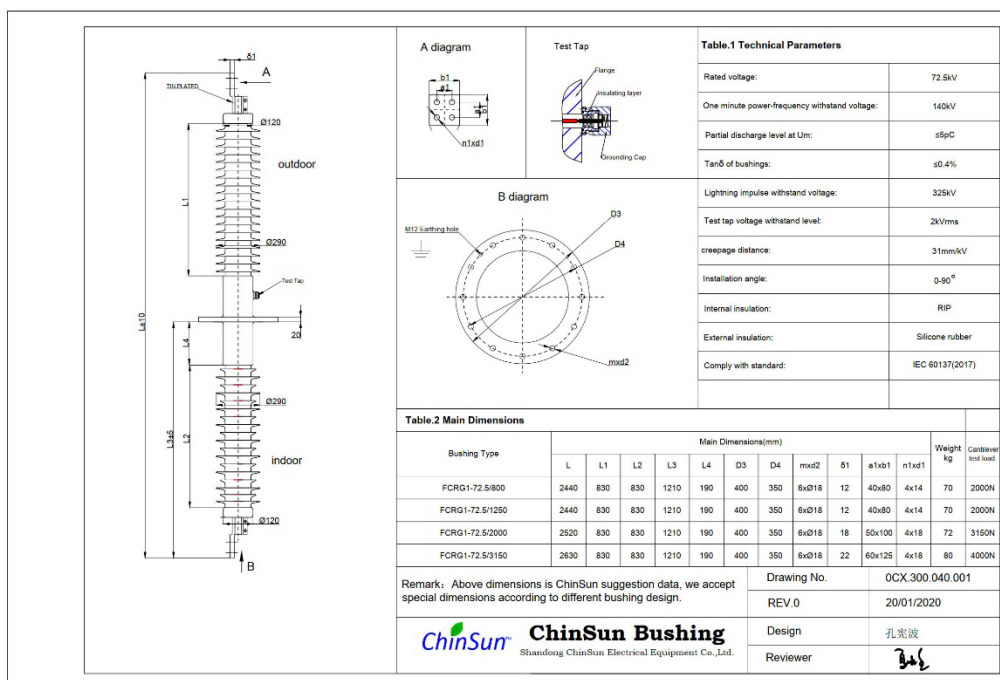

## 72.5kV porcelain wall bushing

Drawing-wall bushing-72.5kV porcelain-ChinSun

## 72.5kV polymer (silicone rubber) wall bushing

Drawing-wall bushing-72.5kV silicone rubber-ChinSun