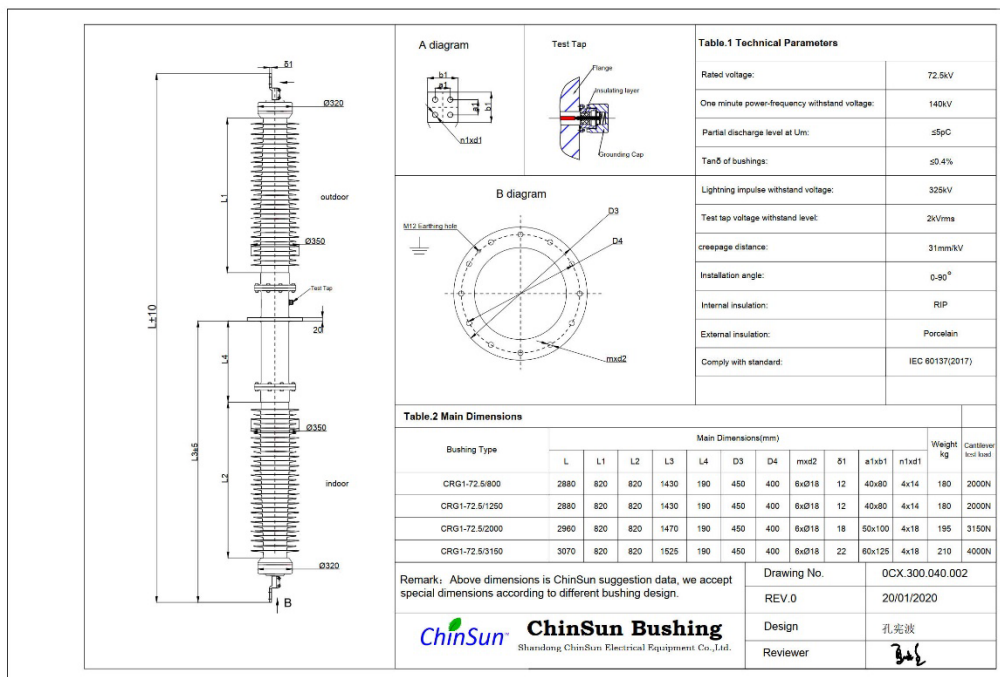

## 72.5kV porcelain wall bushing

Drawing-wall bushing-72.5kV porcelain-ChinSun

## 72.5kV polymer (silicone rubber) wall bushing

Drawing-wall bushing-72.5kV silicone rubber-ChinSun