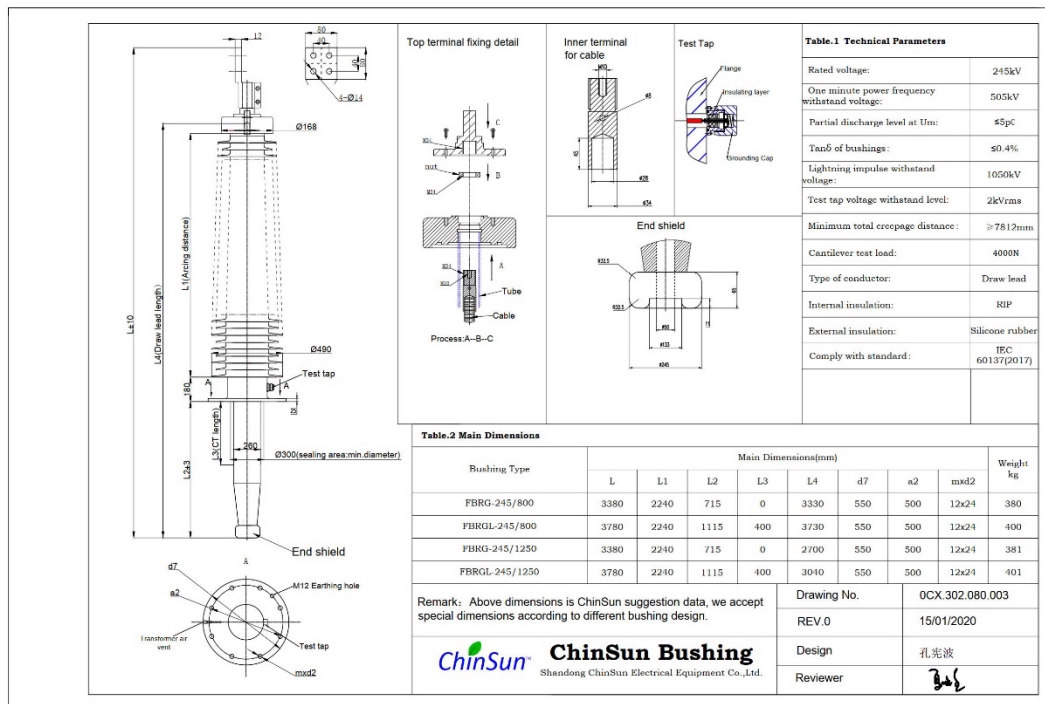

245kV porcelain bottom connection type transformer bushing

Drawing-transformer bushing-245kV_Porcelain-BC-ChinSun

245kV porcelain draw lead type transformer bushing

Drawing-transformer bushing-245kV_Porcelain-DL-ChinSun

245kV polymer (silicone rubber) bottom connection type transformer bushing

Drawing-transformer bushing-245kV silicone rubber-BC-ChinSun

245kV polymer (silicone rubber) draw lead type transformer bushing

Drawing-transformer bushing-245kV silicone rubber-DL-ChinSun