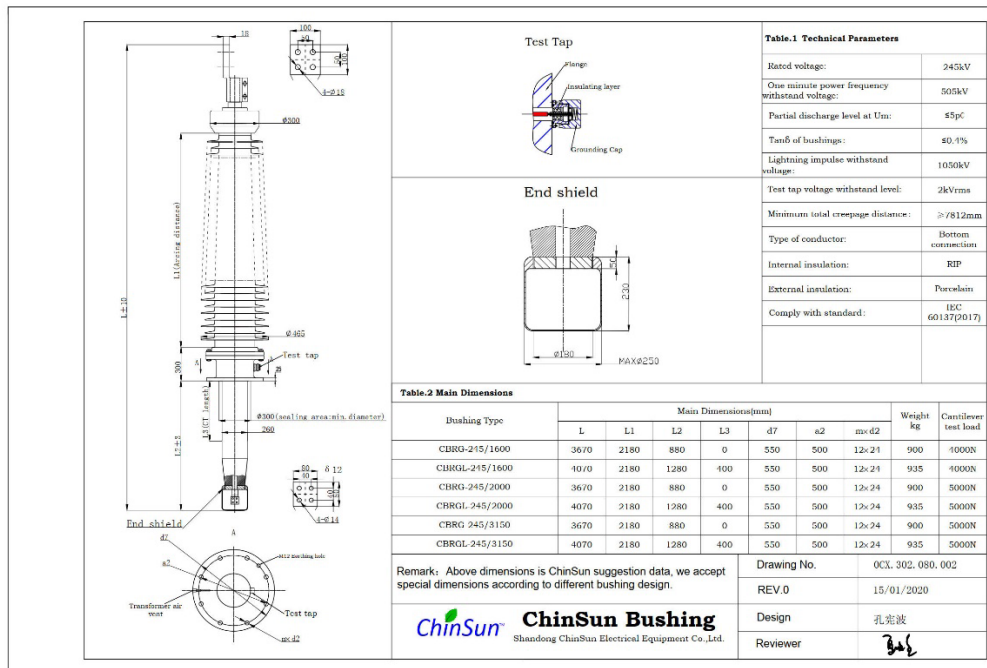

245kV porcelain bottom connection type transformer bushing

Drawing-transformer bushing-245kV_Porcelain-BC-ChinSun

245kV porcelain draw lead type transformer bushing

Drawing-transformer bushing-245kV_Porcelain-DL-ChinSun

245kV polymer (silicone rubber) bottom connection type transformer bushing

Drawing-transformer bushing-245kV silicone rubber-BC-ChinSun

245kV polymer (silicone rubber) draw lead type transformer bushing

Drawing-transformer bushing-245kV silicone rubber-DL-ChinSun