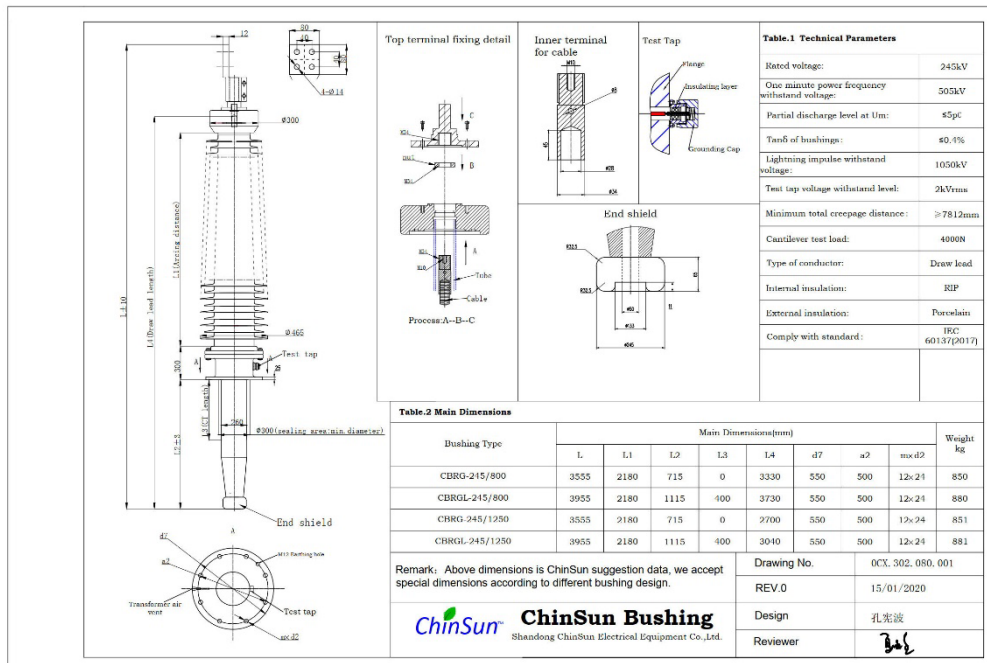

245kV porcelain bottom connection type transformer bushing

Drawing-transformer bushing-245kV_Porcelain-BC-ChinSun

245kV porcelain draw lead type transformer bushing

Drawing-transformer bushing-245kV_Porcelain-DL-ChinSun

245kV polymer (silicone rubber) bottom connection type transformer bushing

Drawing-transformer bushing-245kV silicone rubber-BC-ChinSun

245kV polymer (silicone rubber) draw lead type transformer bushing

Drawing-transformer bushing-245kV silicone rubber-DL-ChinSun