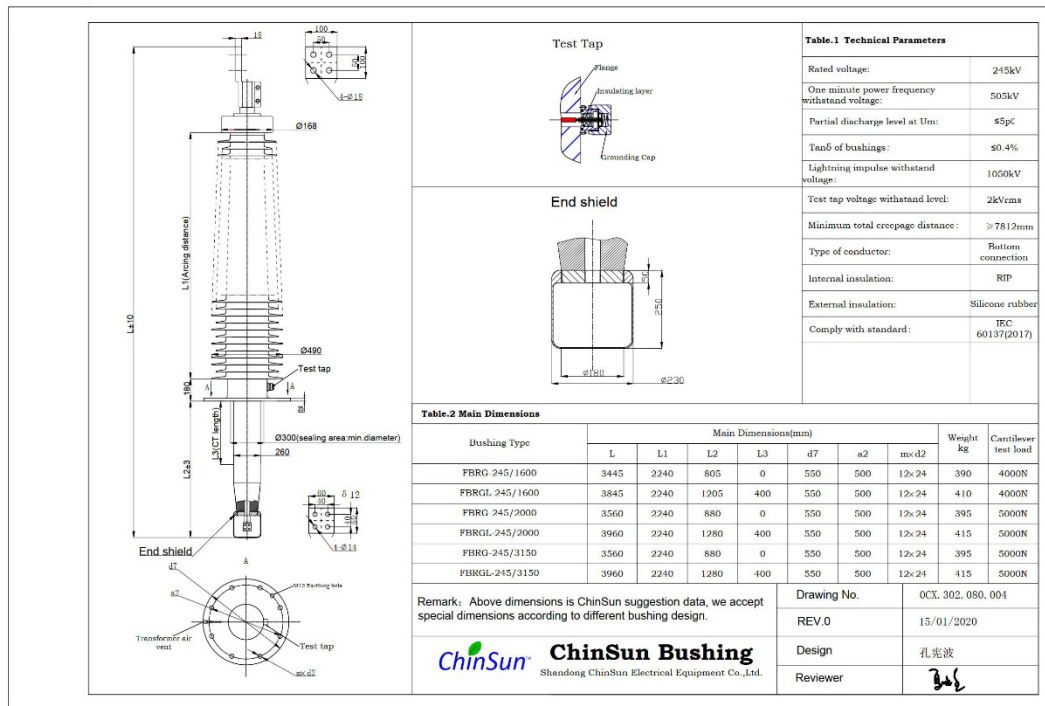

245kV porcelain bottom connection type transformer bushing

Drawing-transformer bushing-245kV_Porcelain-BC-ChinSun

245kV porcelain draw lead type transformer bushing

Drawing-transformer bushing-245kV_Porcelain-DL-ChinSun

245kV polymer (silicone rubber) bottom connection type transformer bushing

Drawing-transformer bushing-245kV silicone rubber-BC-ChinSun

245kV polymer (silicone rubber) draw lead type transformer bushing

Drawing-transformer bushing-245kV silicone rubber-DL-ChinSun