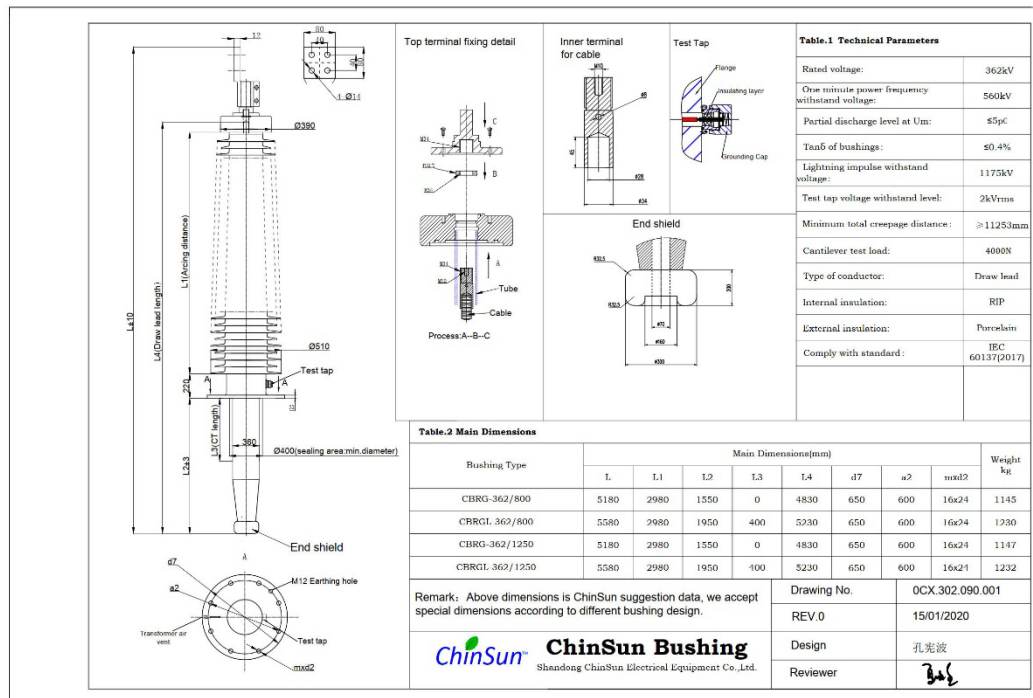

## 362kV porcelain bottom connection type transformer bushing

Drawing-transformer bushing-362kV porcelain-BC-ChinSun

## 362kV porcelain draw lead type transformer bushing

Drawing-transformer bushing-362kV porcelain-DL-ChinSun

## 362kV polymer (silicone rubber) bottom connection type transformer bushing

Drawing-transformer bushing-362kV silicone rubber-BC-ChinSun

## 362kV polymer (silicone rubber) draw lead type transformer bushing

Drawing-transformer bushing-362kV\_silicone rubber-DL-ChinSun