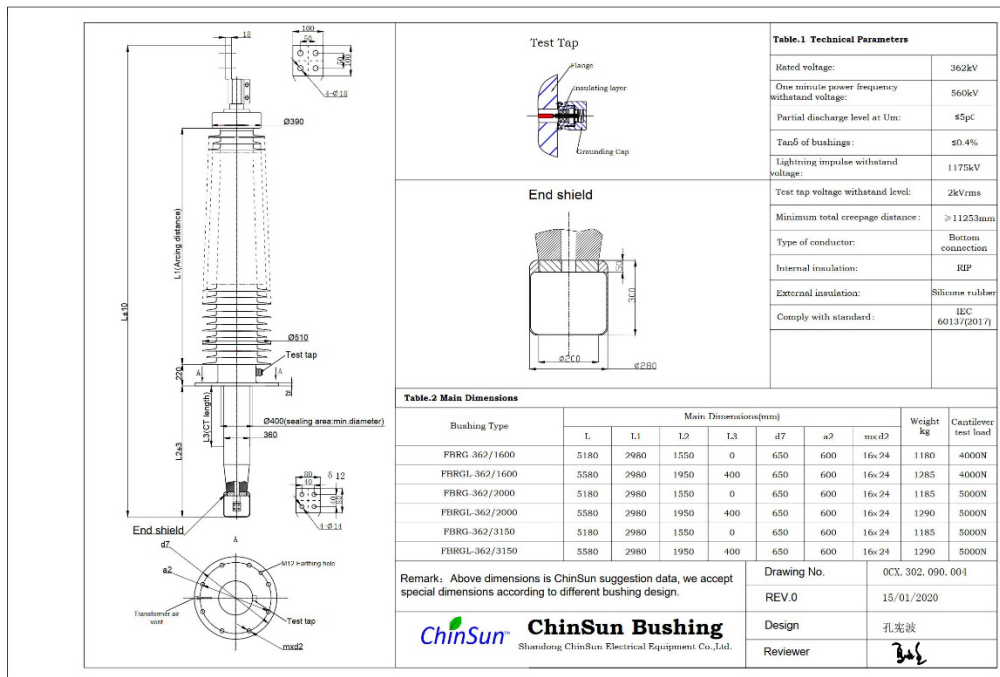

## 362kV porcelain bottom connection type transformer bushing

Drawing-transformer bushing-362kV porcelain-BC-ChinSun

## 362kV porcelain draw lead type transformer bushing

Drawing-transformer bushing-362kV porcelain-DL-ChinSun

## 362kV polymer (silicone rubber) bottom connection type transformer bushing

Drawing-transformer bushing-362kV silicone rubber-BC-ChinSun

## 362kV polymer (silicone rubber) draw lead type transformer bushing

Drawing-transformer bushing-362kV\_silicone rubber-DL-ChinSun