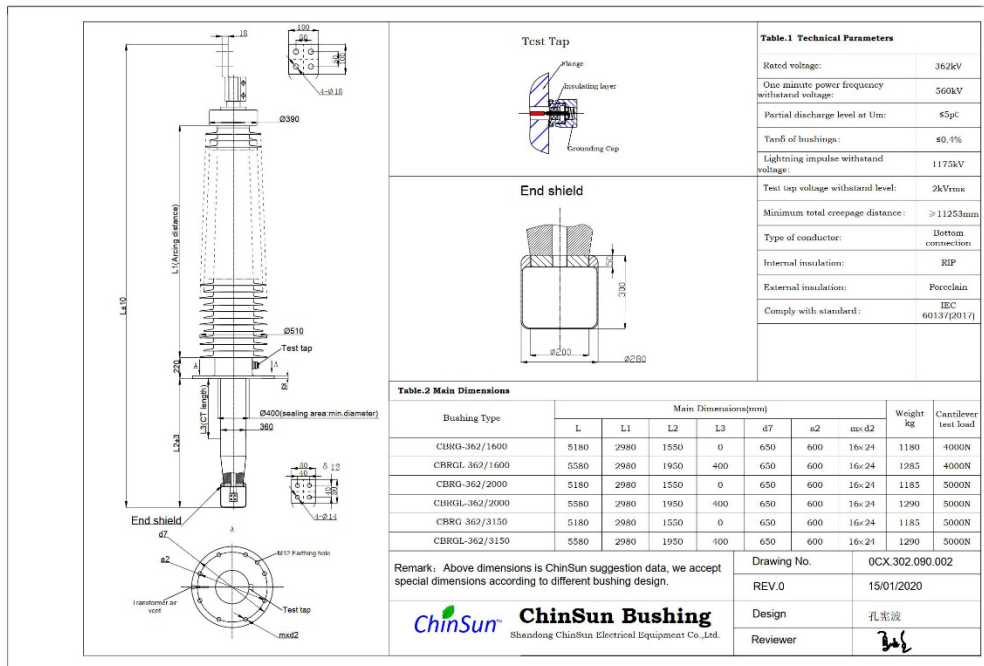

## 362kV porcelain bottom connection type transformer bushing

Drawing-transformer bushing-362kV porcelain-BC-ChinSun

## 362kV porcelain draw lead type transformer bushing

Drawing-transformer bushing-362kV porcelain-DL-ChinSun

## 362kV polymer (silicone rubber) bottom connection type transformer bushing

Drawing-transformer bushing-362kV silicone rubber-BC-ChinSun

## 362kV polymer (silicone rubber) draw lead type transformer bushing

Drawing-transformer bushing-362kV\_silicone rubber-DL-ChinSun