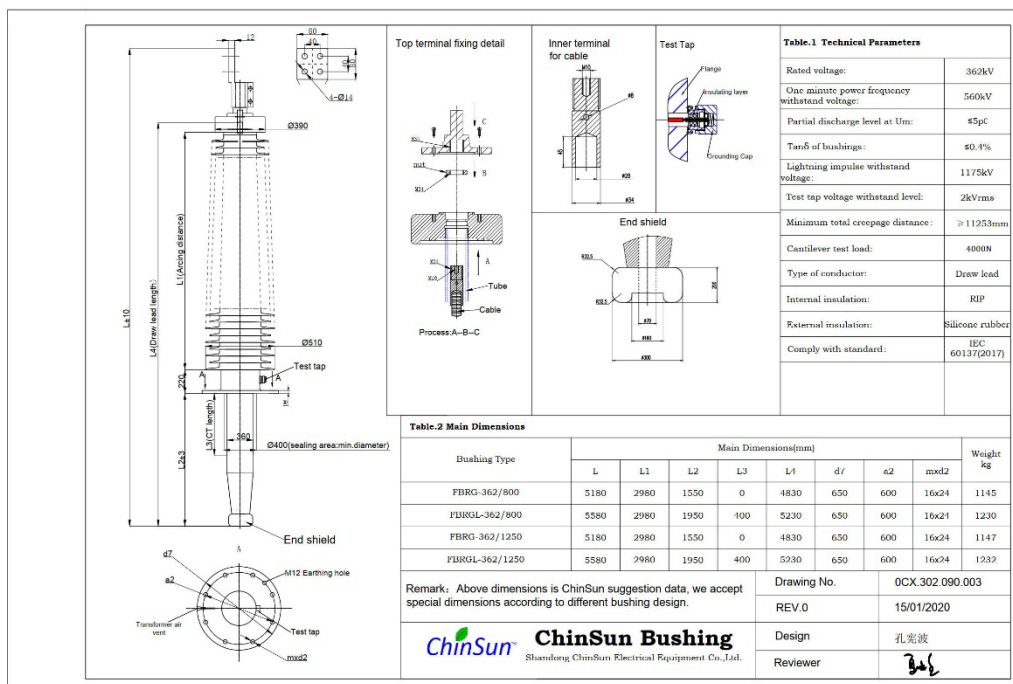

## 362kV porcelain bottom connection type transformer bushing

Drawing-transformer bushing-362kV porcelain-BC-ChinSun

## 362kV porcelain draw lead type transformer bushing

Drawing-transformer bushing-362kV porcelain-DL-ChinSun

## 362kV polymer (silicone rubber) bottom connection type transformer bushing

Drawing-transformer bushing-362kV silicone rubber-BC-ChinSun

## 362kV polymer (silicone rubber) draw lead type transformer bushing

Drawing-transformer bushing-362kV\_silicone rubber-DL-ChinSun