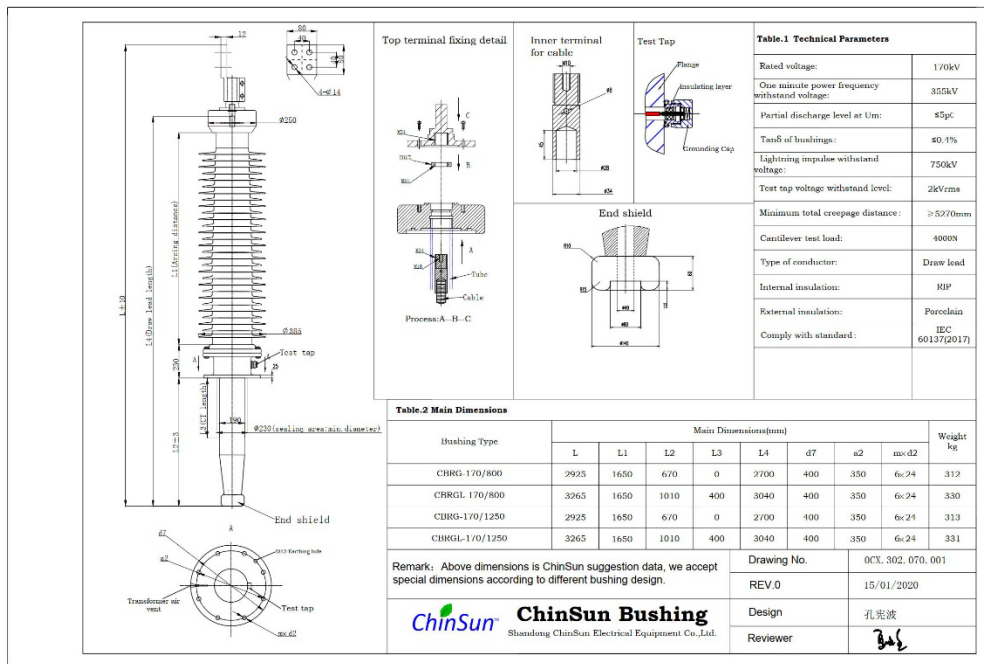

# 170kV porcelain bottom connection type transformer bushing

Drawing-transformer bushing-170kV\_Porcelain-BC-ChinSun

# 170kV porcelain draw lead type transformer bushing

Drawing-transformer bushing-170kV\_Porcelain-DL-ChinSun