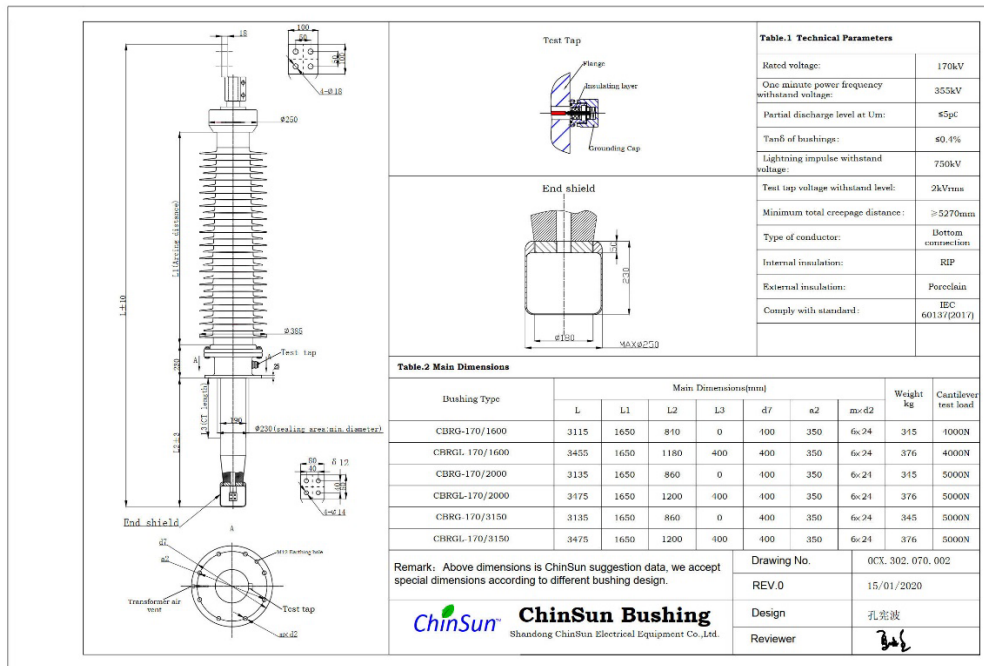

# 170kV porcelain bottom connection type transformer bushing

Drawing-transformer bushing-170kV\_Porcelain-BC-ChinSun

# 170kV porcelain draw lead type transformer bushing

Drawing-transformer bushing-170kV\_Porcelain-DL-ChinSun