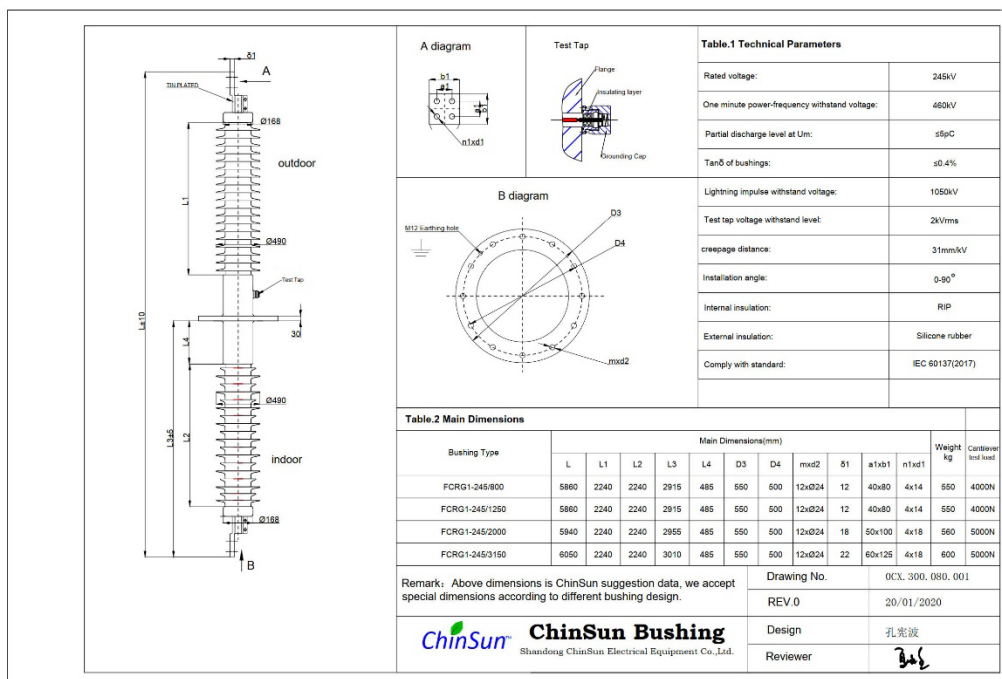

## 245kV porcelain wall bushing

Drawing-wall bushing-245kV porcelain-ChinSun

## 245kV polymer (silicone rubber) wall bushing

Drawing-wall bushing-245kV silicone rubber-ChinSun