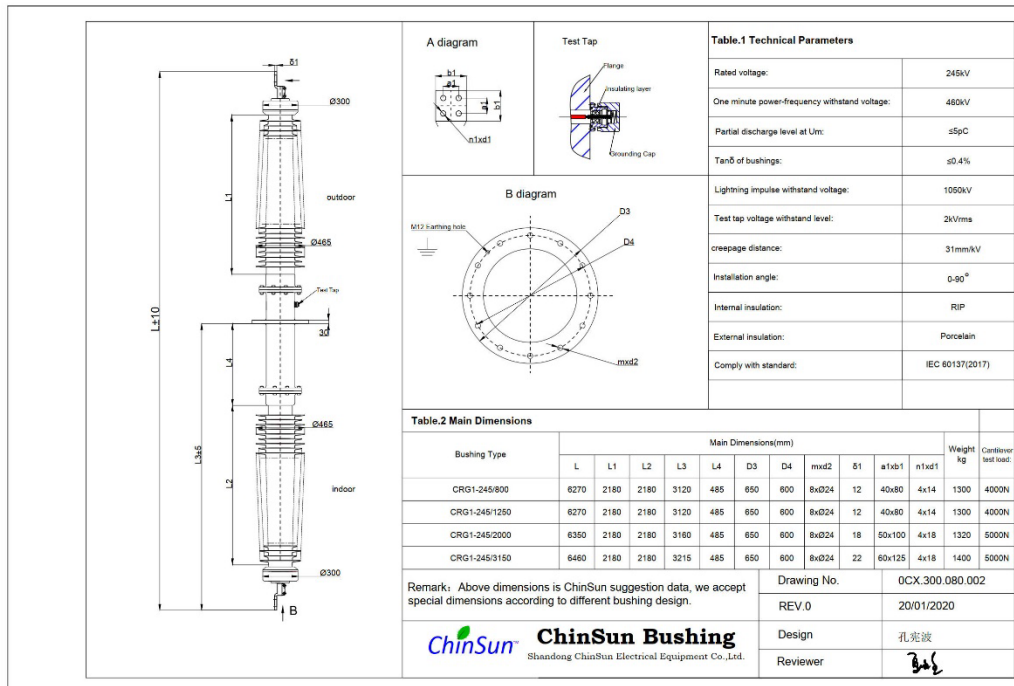

## 245kV porcelain wall bushing

Drawing-wall bushing-245kV porcelain-ChinSun

## 245kV polymer (silicone rubber) wall bushing

Drawing-wall bushing-245kV silicone rubber-ChinSun